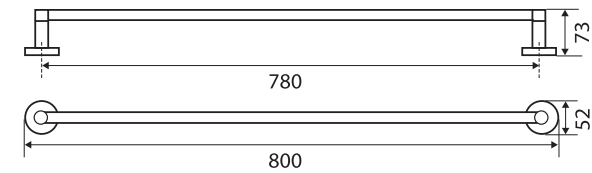

Michelle

800MM SINGLE TOWEL RAIL

Features

- Made from stainless steel
- Fixed length rail (not removable or adjustable)
- High-strength mounting brackets

Please Note: This product may have a visible Fienza or Watermark logo.

While we aim to ensure specifications are correct at the time of publication, Fienza reserves the right to make modifications without prior notice. Physical colour may vary from image shown. All measurements are shown in millimetres. Always use physical product measurements for mark-ups and roughing-in as the technical drawing may differ from actual product received.