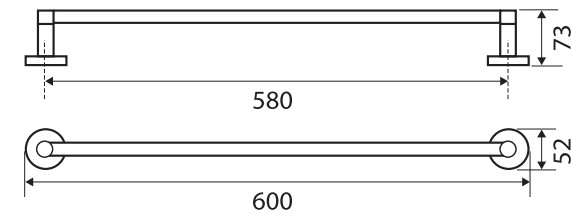

Michelle

600MM SINGLE TOWEL RAIL

Features

- Made from stainless steel
- Fixed length rail (not removable or adjustable)
- High-strength mounting brackets

Please Note: This product may have a visible Fienza or Watermark logo.

While we aim to ensure specifications are correct at the time of publication, Fienza reserves the right to make modifications without prior notice. Physical colour may vary from image shown. All measurements are shown in millimetres. Always use physical product measurements for mark-ups and roughing-in as the technical drawing may differ from actual product received.