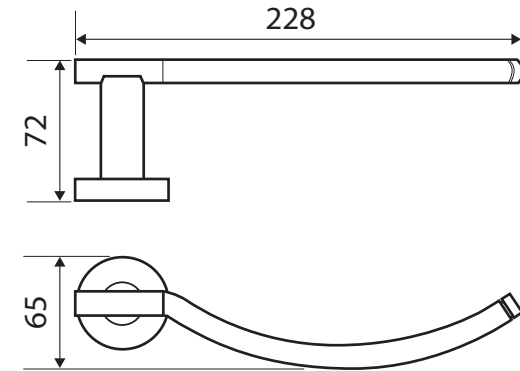

Michelle

HAND TOWEL HOLDER

Features

- Made from stainless steel
- High-strength mounting brackets

Please Note: This product may have a visible Fienza or Watermark logo.

Available in

Chrome
82702B

Cleaning & Care

While we aim to ensure specifications are correct at the time of publication, Fienza reserves the right to make modifications without prior notice. Physical colour may vary from image shown. All measurements are shown in millimetres. Always use physical product measurements for mark-ups and roughing-in as the technical drawing may differ from actual product received.