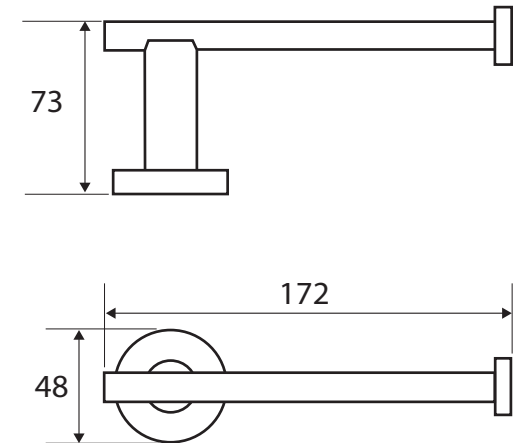

Michelle

TOILET ROLL HOLDER

Features

- Made from stainless steel
- High-strength mounting brackets

Please Note: This product may have a visible Fienza or Watermark logo.

Available in

Chrome
82703B

Cleaning & Care

While we aim to ensure specifications are correct at the time of publication, Fienza reserves the right to make modifications without prior notice. Physical colour may vary from image shown. All measurements are shown in millimetres. Always use physical product measurements for mark-ups and roughing-in as the technical drawing may differ from actual product received.