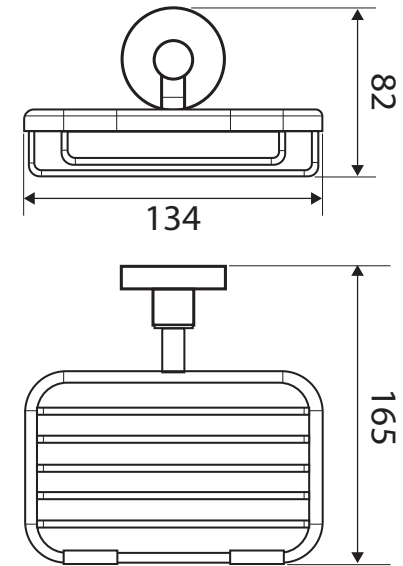

Michelle

SOAP BASKET

Features

- Made from stainless steel
- High-strength mounting brackets

Please Note: This product may have a visible Fienza or Watermark logo.

Available in

Chrome
82706B

Cleaning & Care

While we aim to ensure specifications are correct at the time of publication, Fienza reserves the right to make modifications without prior notice. Physical colour may vary from image shown. All measurements are shown in millimetres. Always use physical product measurements for mark-ups and roughing-in as the technical drawing may differ from actual product received.