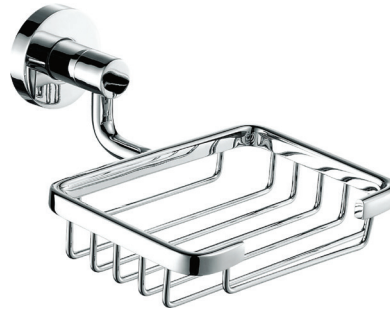

Michelle

SOAP BASKET

Features

- Made from stainless steel
- High-strength mounting brackets

Please Note: This product may have a visible Fienza or Watermark logo.

Available in

Chrome
82706B

Cleaning & Care