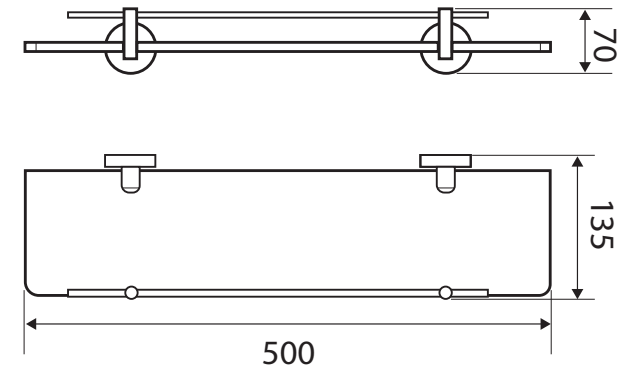

Michelle

500MM GLASS SHELF

Features

- Clear glass shelf
- Made from stainless steel
- High-strength mounting brackets can be fixed anywhere on glass

Please Note: This product may have a visible Fienza or Watermark logo.

While we aim to ensure specifications are correct at the time of publication, Fienza reserves the right to make modifications without prior notice. Physical colour may vary from image shown. All measurements are shown in millimetres. Always use physical product measurements for mark-ups and roughing-in as the technical drawing may differ from actual product received.