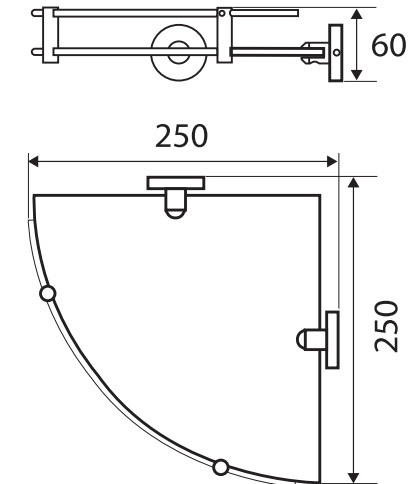

Michelle

250MM GLASS CORNER SHELF

Features

- Clear glass shelf
- Made from stainless steel
- High-strength mounting brackets can be fixed anywhere on glass

Please Note: This product may have a visible Fienza or Watermark logo.

While we aim to ensure specifications are correct at the time of publication, Fienza reserves the right to make modifications without prior notice. Physical colour may vary from image shown. All measurements are shown in millimetres. Always use physical product measurements for mark-ups and roughing-in as the technical drawing may differ from actual product received.