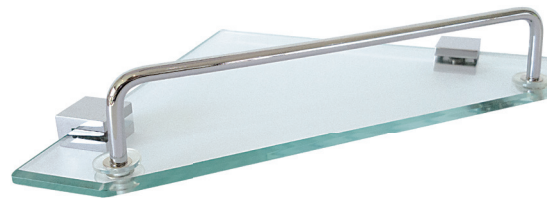

Modena

SINGLE GLASS CORNER SHELF

Features

- Clear glass shelf
- Made from solid brass
- High-strength mounting brackets can be fixed anywhere on glass

Please Note: This product may have a visible Fienza or Watermark logo.