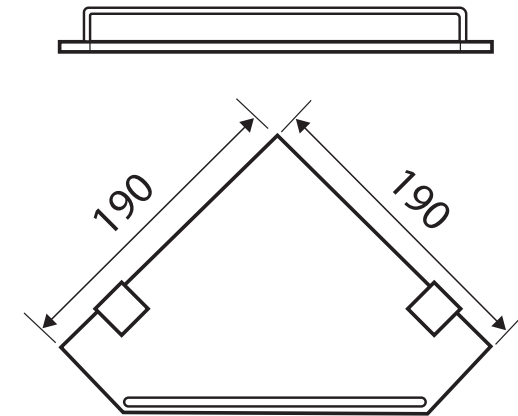

Modena

SINGLE GLASS CORNER SHELF

Features

- Clear glass shelf
- Made from solid brass
- High-strength mounting brackets can be fixed anywhere on glass

Please Note: This product may have a visible Fienza or Watermark logo.

While we aim to ensure specifications are correct at the time of publication, Fienza reserves the right to make modifications without prior notice. Physical colour may vary from image shown. All measurements are shown in millimetres. Always use physical product measurements for mark-ups and roughing-in as the technical drawing may differ from actual product received.