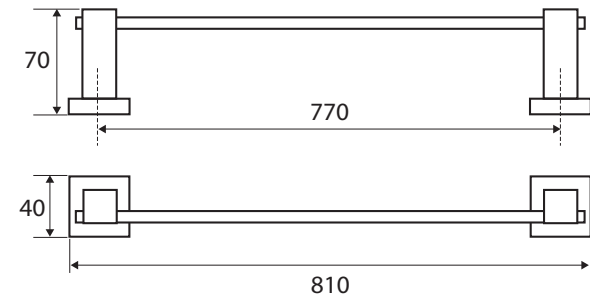

Modena

800MM SINGLE TOWEL RAIL

Features

- Made from solid brass
- Fixed length rail (not removable or adjustable)
- High-strength mounting brackets

Please Note: This product may have a visible Fienza or Watermark logo.

While we aim to ensure specifications are correct at the time of publication, Fienza reserves the right to make modifications without prior notice. Physical colour may vary from image shown. All measurements are shown in millimetres. Always use physical product measurements for mark-ups and roughing-in as the technical drawing may differ from actual product received.