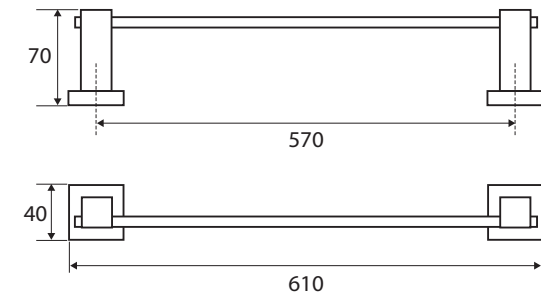

Modena

600MM SINGLE TOWEL RAIL

Features

- Made from solid brass
- Fixed length rail (not removable or adjustable)
- High-strength mounting brackets

Please Note: This product may have a visible Fienza or Watermark logo.

While we aim to ensure specifications are correct at the time of publication, Fienza reserves the right to make modifications without prior notice. Physical colour may vary from image shown. All measurements are shown in millimetres. Always use physical product measurements for mark-ups and roughing-in as the technical drawing may differ from actual product received.