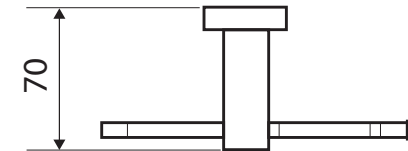

Modena

TOILET ROLL HOLDER

Features

- Made from solid brass
- High-strength mounting brackets

Please Note: This product may have a visible Fienza or Watermark logo.

Available in

Chrome
83003

Cleaning & Care

While we aim to ensure specifications are correct at the time of publication, Fienza reserves the right to make modifications without prior notice. Physical colour may vary from image shown. All measurements are shown in millimetres. Always use physical product measurements for mark-ups and roughing-in as the technical drawing may differ from actual product received.