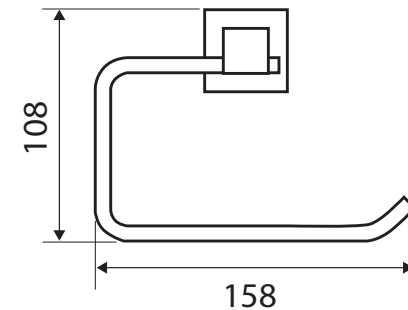

Modena

TOILET ROLL HOLDER

Features

- Made from solid brass
- High-strength mounting brackets

Please Note: This product may have a visible Fienza or Watermark logo.

Available in

Chrome
83003

Cleaning & Care

While we aim to ensure specifications are correct at the time of publication, Fienza reserves the right to make modifications without prior notice. Physical colour may vary from image shown. All measurements are shown in millimetres. Always use physical product measurements for mark-ups and roughing-in as the technical drawing may differ from actual product received.