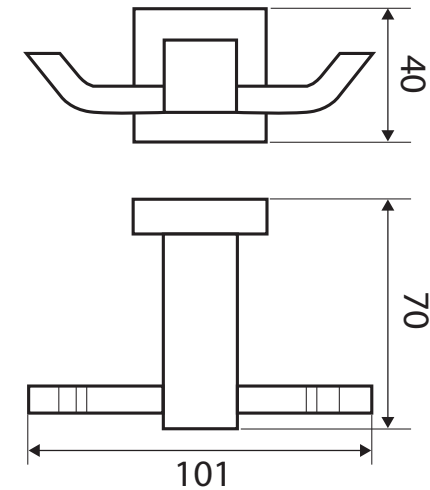

Modena

DOUBLE ROBE HOOK

Features

- Made from solid brass
- High-strength mounting brackets

Please Note: This product may have a visible Fienza or Watermark logo.

Available in

Chrome
83004B

Cleaning & Care

While we aim to ensure specifications are correct at the time of publication, Fienza reserves the right to make modifications without prior notice. Physical colour may vary from image shown. All measurements are shown in millimetres. Always use physical product measurements for mark-ups and roughing-in as the technical drawing may differ from actual product received.