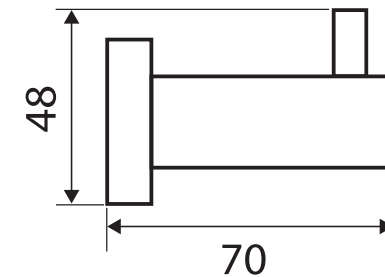

Modena

SINGLE ROBE HOOK

Features

- Made from solid brass
- High-strength mounting brackets

Please Note: This product may have a visible Fienza or Watermark logo.

Available in

Chrome
83004

Cleaning & Care

While we aim to ensure specifications are correct at the time of publication, Fienza reserves the right to make modifications without prior notice. Physical colour may vary from image shown. All measurements are shown in millimetres. Always use physical product measurements for mark-ups and roughing-in as the technical drawing may differ from actual product received.