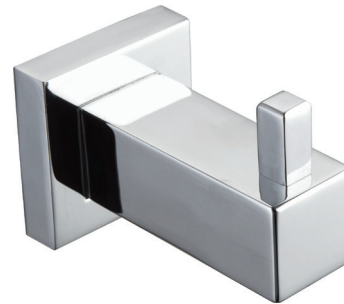

Modena

SINGLE ROBE HOOK

Features

- Made from solid brass
- High-strength mounting brackets

Please Note: This product may have a visible Fienza or Watermark logo.

Available in

Chrome
83004

Cleaning & Care