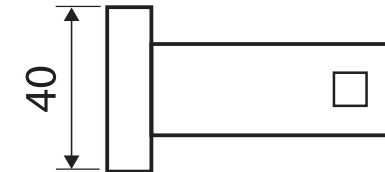

Modena

SINGLE ROBE HOOK

Features

- Made from solid brass
- High-strength mounting brackets

Please Note: This product may have a visible Fienza or Watermark logo.

Available in

Chrome
83004

Cleaning & Care