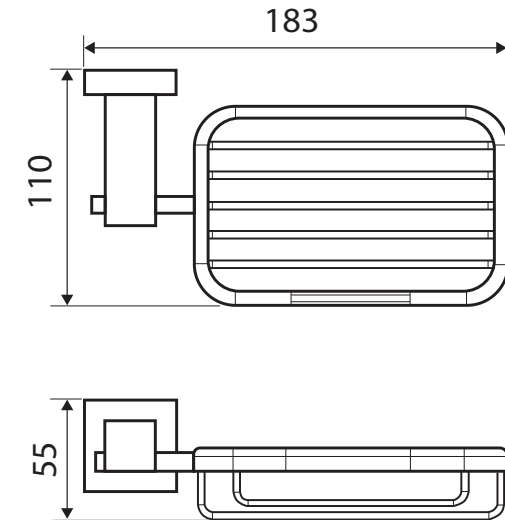

Modena

SOAP BASKET

Features

- Made from solid brass
- High-strength mounting brackets

Please Note: This product may have a visible Fienza or Watermark logo.

Available in

Chrome
83006B

Cleaning & Care

While we aim to ensure specifications are correct at the time of publication, Fienza reserves the right to make modifications without prior notice. Physical colour may vary from image shown. All measurements are shown in millimetres. Always use physical product measurements for mark-ups and roughing-in as the technical drawing may differ from actual product received.