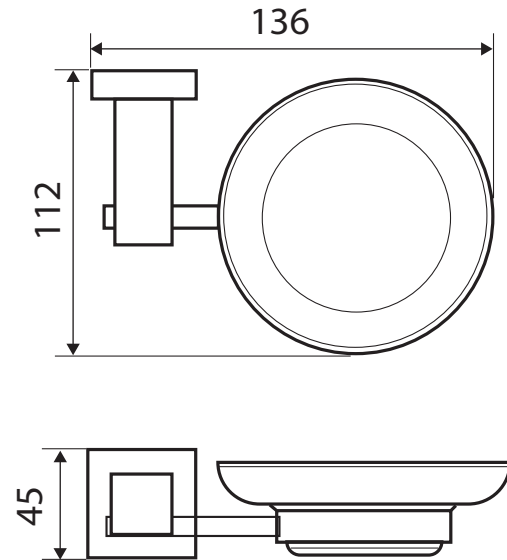

Modena

SOAP DISH

Features

- Clear glass dish
- Soap dish is removable for easy cleaning
- Made from solid brass
- High-strength mounting brackets

Please Note: This product may have a visible Fienza or Watermark logo.

While we aim to ensure specifications are correct at the time of publication, Fienza reserves the right to make modifications without prior notice. Physical colour may vary from image shown. All measurements are shown in millimetres. Always use physical product measurements for mark-ups and roughing-in as the technical drawing may differ from actual product received.