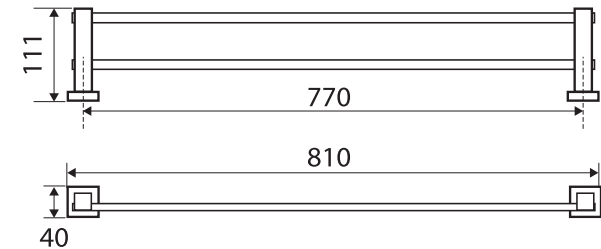

### Features

- Made from solid brass
- Fixed length rail (not removable or adjustable)
- High-strength mounting brackets

**Please Note:** This product may have a visible Fienza or Watermark logo.