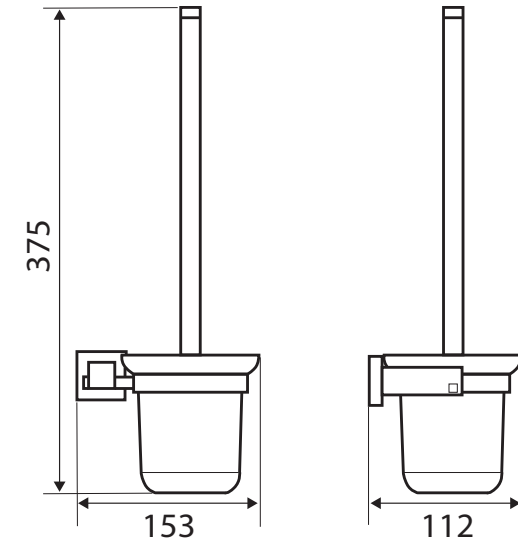

Modena

TOILET BRUSH

Features

- Wall mounted
- White ceramic tumbler
- Tumbler is removable for easy cleaning
- Made from solid brass
- High-strength mounting brackets

Please Note: This product may have a visible Fienza or Watermark logo.

While we aim to ensure specifications are correct at the time of publication, Fienza reserves the right to make modifications without prior notice. Physical colour may vary from image shown. All measurements are shown in millimetres. Always use physical product measurements for mark-ups and roughing-in as the technical drawing may differ from actual product received.