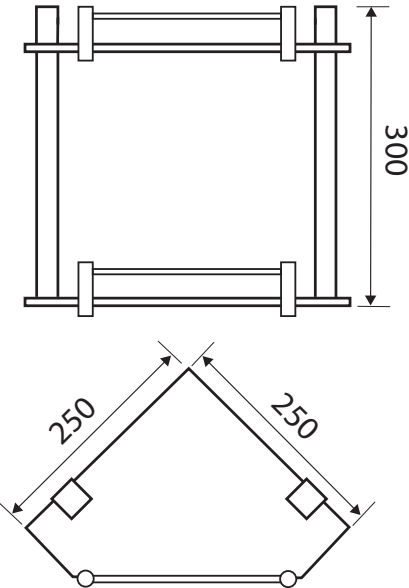

Modena

DOUBLE GLASS CORNER SHELF

Features

- Clear glass shelf
- Made from solid brass
- High-strength mounting brackets can be fixed anywhere on glass

Please Note: This product may have a visible Fienza or Watermark logo.

Available in

Chrome
E230A

Cleaning & Care

- Regularly clean with mild soapy water using a microfibre cloth.
- In highly polluted or coastal locations, we recommend cleaning 2-3 times per week.
- Do not use harsh detergents, bleach, cream cleaners or citrus based cleaners. These substances are abrasive and will damage the surface.
- Do not use undue pressure and wipe in one direction only

While we aim to ensure specifications are correct at the time of publication, Fienza reserves the right to make modifications without prior notice. Physical colour may vary from image shown. All measurements are shown in millimetres. Always use physical product measurements for mark-ups and roughing-in as the technical drawing may differ from actual product received.