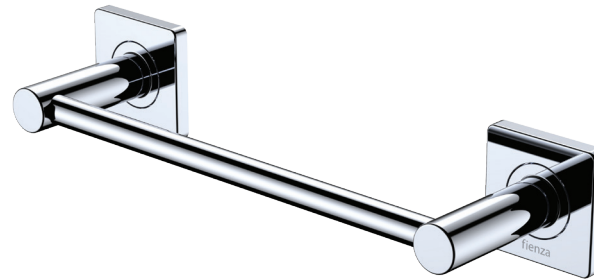

Sansa®

SINGLE TOWEL RAIL, 300MM

Features

- Soft square cover plates
- Super strong 4-point wall mount
- No-spin rail design
- Fully concealed fixings
- Made from zinc and stainless steel
- Hex key not required for installation

Please Note: These products may have a visible Fienza or Watermark logo.

Available in

		
Electroplated Chrome 8320130	Electroplated Matte White 8320130MW	Electroplated Matte Black 8320130MB
		
PVD Brushed Nickel 8320130BN	PVD Gun Metal 8320130GM	PVD Brushed Copper 8320130CO
		
	PVD Urban Brass 8320130UB	