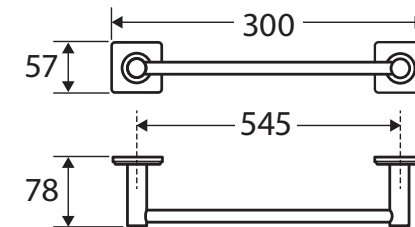

Sansa®

SINGLE TOWEL RAIL, 300MM

Features

- Soft square cover plates
- Super strong 4-point wall mount
- No-spin rail design
- Fully concealed fixings
- Made from zinc and stainless steel
- Hex key not required for installation

Please Note: These products may have a visible Fienza or Watermark logo.

Available in

Electroplated Chrome 8320130	Electroplated Matte White 8320130MW	Electroplated Matte Black 8320130MB
PVD Brushed Nickel 8320130BN	PVD Gun Metal 8320130GM	PVD Brushed Copper 8320130CO
	PVD Urban Brass 8320130UB	

Cleaning & Care

- Regularly clean with mild soapy water using a microfibre cloth.
- In highly polluted or coastal locations, we recommend cleaning 2-3 times per week.
- Do not use harsh detergents, bleach, cream cleaners or citrus based cleaners. These substances are abrasive and will damage the surface.
- Do not use undue pressure and wipe in one direction only

We aim to ensure that specifications are correct at the time of publication. All measurements are shown in millimetres. Always use measurements of actual product received for final specification as the technical drawing may contain differences. Due to printing limitations, physical colour may vary from the image shown. Fienza reserves the right to make modifications without prior notice.