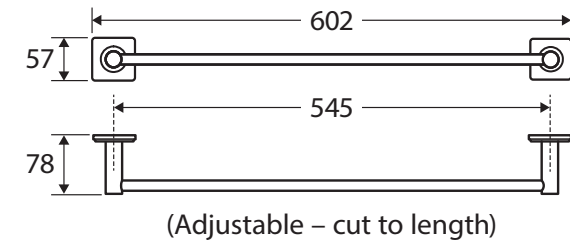

Sansa®

600MM SINGLE TOWEL RAIL

Features

- Super strong 4-point wall mount
- Adjustable no-spin rail design - rails can be cut to desired length
- Stainless steel and zinc construction
- Hex key not required for installation
- Fully concealed fixings
- Upgrade the look with different cover plate styles and finishes
- All products come with matching square cover plates as standard

Please Note: These products may have a visible Fienza or Watermark logo.

Available in

Chrome
8320160

Mixed finishes
available. See our
website for details.

Cleaning & Care

- Regularly clean with mild soapy water using a microfibre cloth.
- In highly polluted or coastal locations, we recommend cleaning 2-3 times per week.
- Do not use harsh detergents, bleach, cream cleaners or citrus based cleaners. These substances are abrasive and will damage the surface.
- Do not use undue pressure and wipe in one direction only

While we aim to ensure specifications are correct at the time of publication, Fienza reserves the right to make modifications without prior notice. Physical colour may vary from image shown. All measurements are shown in millimetres. Always use physical product measurements for mark-ups and roughing-in as the technical drawing may differ from actual product received.