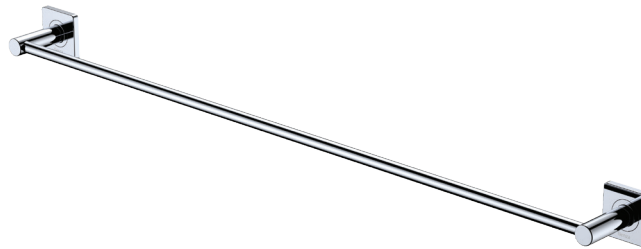

Sansa®

SINGLE TOWEL RAIL, 900MM

Features

- Soft square cover plates
- Super strong 4-point wall mount
- Adjustable no-spin rail design (cut to length)
- Fully concealed fixings
- Made from zinc and stainless steel
- Hex key not required for installation

Please Note: These products may have a visible Fienza or Watermark logo.

(Adjustable – cut to length)

Available in

			
Electroplated Chrome 83201	Electroplated Matte White 83201MW	Electroplated Matte Black 83201MB	
			
PVD Brushed Nickel 83201BN	PVD Gun Metal 83201GM	PVD Brushed Copper 83201CO	PVD Urban Brass 83201UB