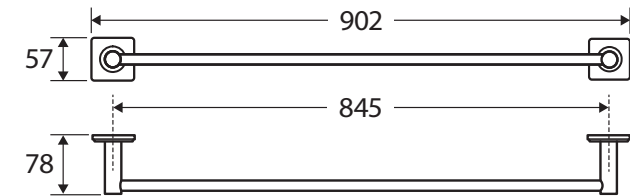

Sansa®

SINGLE TOWEL RAIL, 900MM

Features

- Soft square cover plates
- Super strong 4-point wall mount
- Adjustable no-spin rail design (cut to length)
- Fully concealed fixings
- Made from zinc and stainless steel
- Hex key not required for installation

Please Note: These products may have a visible Fienza or Watermark logo.

(Adjustable – cut to length)

Available in

			
Electroplated Chrome 83201	Electroplated Matte White 83201MW	Electroplated Matte Black 83201MB	
			
PVD Brushed Nickel 83201BN	PVD Gun Metal 83201GM	PVD Brushed Copper 83201CO	PVD Urban Brass 83201UB

We aim to ensure that specifications are correct at the time of publication. All measurements are shown in millimetres. Always use measurements of actual product received for final specification as the technical drawing may contain differences. Due to printing limitations, physical colour may vary from the image shown. Fienza reserves the right to make modifications without prior notice.