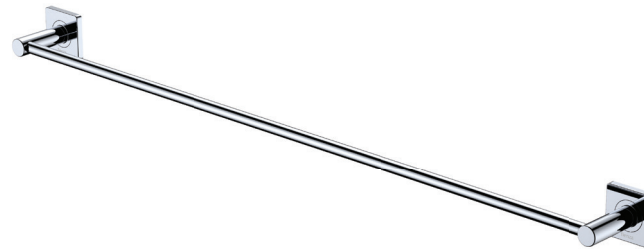

## 900MM SINGLE TOWEL RAIL

### Features

- Super strong 4-point wall mount
- Adjustable no-spin rail design - rails can be cut to desired length
- Stainless steel and zinc construction
- Hex key not required for installation
- Fully concealed fixings
- Upgrade the look with different cover plate styles and finishes
- All products come with matching square cover plates as standard

**Please Note:** These products may have a visible Fienza or Watermark logo.

(Adjustable – cut to length)