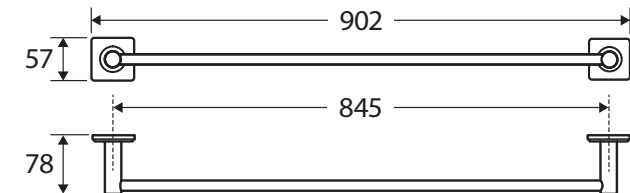

Sansa®

900MM SINGLE TOWEL RAIL

Features

- Super strong 4-point wall mount
- Adjustable no-spin rail design - rails can be cut to desired length
- Stainless steel and zinc construction
- Hex key not required for installation
- Fully concealed fixings
- Upgrade the look with different cover plate styles and finishes
- All products come with matching square cover plates as standard

Please Note: These products may have a visible Fienza or Watermark logo.

(Adjustable – cut to length)