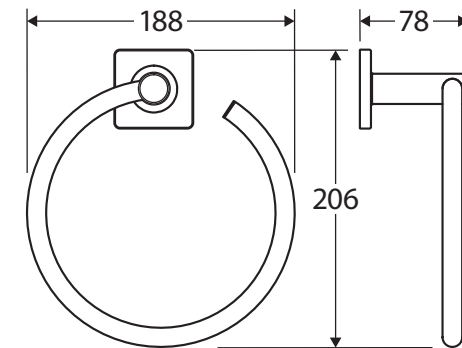

Sansa® HAND TOWEL RING

Features

- Soft square cover plate
- Super strong 4-point wall mount
- Fixed ring position
- Fully concealed fixings
- Made from zinc and stainless steel
- Hex key not required for installation

Please Note: These products may have a visible Fienza or Watermark logo.

Available in

Electroplated
Chrome
83202

Electroplated
Matte White
83202MW

Electroplated
Matte Black
83202MB

PVD
Brushed Nickel
83202BN

PVD
Gun Metal
83202GM

PVD
Brushed Copper
83202CO

PVD
Urban Brass
83202UB

Cleaning & Care

- Regularly clean with mild soapy water using a microfibre cloth.
- In highly polluted or coastal locations, we recommend cleaning 2-3 times per week.
- Do not use harsh detergents, bleach, cream cleaners or citrus based cleaners. These substances are abrasive and will damage the surface.
- Do not use undue pressure and wipe in one direction only

We aim to ensure that specifications are correct at the time of publication. All measurements are shown in millimetres. Always use measurements of actual product received for final specification as the technical drawing may contain differences. Due to printing limitations, physical colour may vary from the image shown. Fienza reserves the right to make modifications without prior notice.