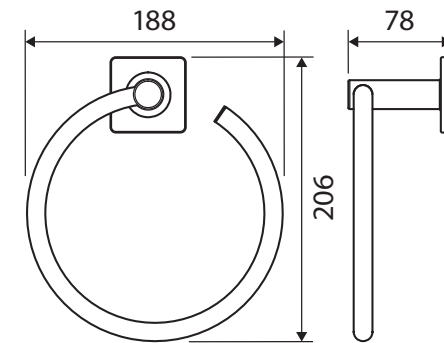

Sansa® HAND TOWEL RING

Features

- Super strong 4-point wall mount
- Fixed ring position
- Stainless steel and zinc construction
- Hex key not required for installation
- Fully concealed fixings
- Upgrade the look with different cover plate styles and finishes
- All products come with matching square cover plates as standard

Please Note: These products may have a visible Fienza or Watermark logo.

Available in

Chrome
83202

Brushed Nickel
83202BN

Gun Metal
83202GM

Matte Black
83202MB

Urban Brass
83202UB

Mixed finishes
available. See our
website for details.

Cleaning & Care

- Regularly clean with mild soapy water using a microfibre cloth.
- In highly polluted or coastal locations, we recommend cleaning 2-3 times per week.
- Do not use harsh detergents, bleach, cream cleaners or citrus based cleaners. These substances are abrasive and will damage the surface.
- Do not use undue pressure and wipe in one direction only

While we aim to ensure specifications are correct at the time of publication, Fienza reserves the right to make modifications without prior notice. Physical colour may vary from image shown. All measurements are shown in millimetres. Always use physical product measurements for mark-ups and roughing-in as the technical drawing may differ from actual product received.