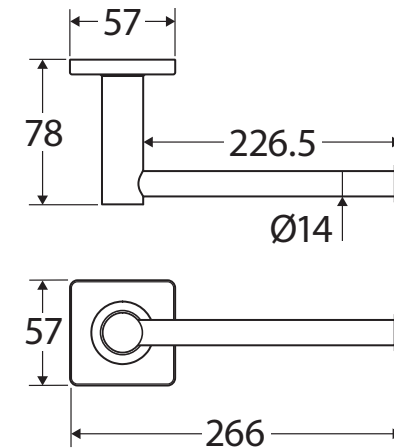

Sansa®

HAND TOWEL RAIL/ ROLL HOLDER

Features

- Super strong 4-point wall mount
- Can be mounted horizontally for hand towel or vertically for storing 2 toilet paper rolls
- Reversible – can be mounted left-hand or right-hand facing
- Made from stainless steel
- Hex key not required for installation
- Fully concealed fixings
- Upgrade the look with different cover plate styles and finishes
- All products come with matching square cover plates as standard

Please Note: These products may have a visible Fienza or Watermark logo.

Available in

Chrome
83205

Brushed Nickel
83205BN

Gun Metal
83205GM

Matte Black
83205MB

Urban Brass
83205UB

Mixed finishes
available. See our
website for details.

Cleaning & Care

- Regularly clean with mild soapy water using a microfibre cloth.
- In highly polluted or coastal locations, we recommend cleaning 2-3 times per week.
- Do not use harsh detergents, bleach, cream cleaners or citrus based cleaners. These substances are abrasive and will damage the surface.
- Do not use undue pressure and wipe in one direction only

While we aim to ensure specifications are correct at the time of publication, Fienza reserves the right to make modifications without prior notice. Physical colour may vary from image shown. All measurements are shown in millimetres. Always use physical product measurements for mark-ups and roughing-in as the technical drawing may differ from actual product received.