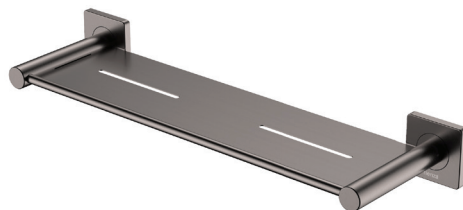

Sansa® SHOWER SHELF

Features

- Super strong 4-point wall mount
- Drain channels
- Stainless steel and zinc construction
- Hex key used in installation
- Fully concealed fixings
- Upgrade the look with different cover plate styles and finishes
- All products come with matching square cover plates as standard

Please Note: These products may have a visible Fienza or Watermark logo.

Available in

Chrome
83207

Brushed Nickel
83207BN

Gun Metal
83207GM

Matte Black
83207MB

Urban Brass
83207UB

Mixed finishes
available. See our
website for details.