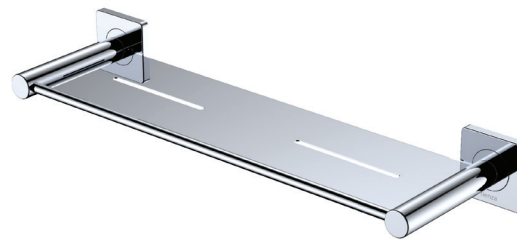

Sansa® SHOWER SHELF

Features

- Super strong 4-point wall mount
- Drain channels
- Stainless steel and zinc construction
- Hex key used in installation
- Fully concealed fixings
- Upgrade the look with different cover plate styles and finishes
- All products come with matching square cover plates as standard

Please Note: These products may have a visible Fienza or Watermark logo.

Available in

Chrome
83207

Brushed Nickel
83207BN

Gun Metal
83207GM

Matte Black
83207MB

Urban Brass
83207UB

Mixed finishes
available. See our
website for details.