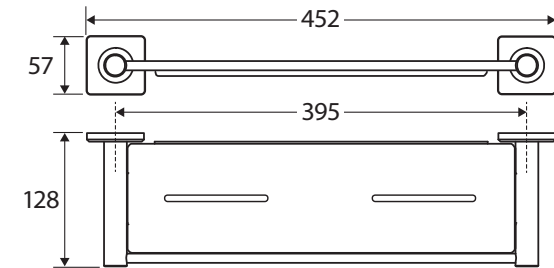

Sansa® SHOWER SHELF

Features

- Super strong 4-point wall mount
- Drain channels
- Stainless steel and zinc construction
- Hex key used in installation
- Fully concealed fixings
- Upgrade the look with different cover plate styles and finishes
- All products come with matching square cover plates as standard

Please Note: These products may have a visible Fienza or Watermark logo.

Available in

Chrome
83207

Brushed Nickel
83207BN

Gun Metal
83207GM

Matte Black
83207MB

Urban Brass
83207UB

Mixed finishes
available. See our
website for details.

Cleaning & Care

- Regularly clean with mild soapy water using a microfibre cloth.
- In highly polluted or coastal locations, we recommend cleaning 2-3 times per week.
- Do not use harsh detergents, bleach, cream cleaners or citrus based cleaners. These substances are abrasive and will damage the surface.
- Do not use undue pressure and wipe in one direction only

While we aim to ensure specifications are correct at the time of publication, Fienza reserves the right to make modifications without prior notice. Physical colour may vary from image shown. All measurements are shown in millimetres. Always use physical product measurements for mark-ups and roughing-in as the technical drawing may differ from actual product received.