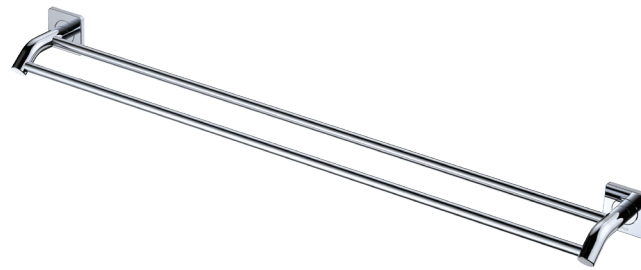

Sansa®

DOUBLE TOWEL RAIL, 900MM

Features

- Soft square cover plates
- Super strong 5-point wall mount
- Adjustable no-spin rail design (cut to length)
- Sloping arm design makes it easier to hang towels
- Fully concealed fixings
- Made from zinc and stainless steel
- Hex key not required for mounting (only used to secure rail)

Please Note: These products may have a visible Fienza or Watermark logo.

(Adjustable – cut to length)

Available in

			
PVD Brushed Nickel 83208BN	Electroplated Chrome 83208	Electroplated Matte White 83208MW	Electroplated Matte Black 83208MB
			
PVD Gun Metal 83208GM	PVD Gun Metal 83208GM	PVD Brushed Copper 83208CO	PVD Urban Brass 83208UB