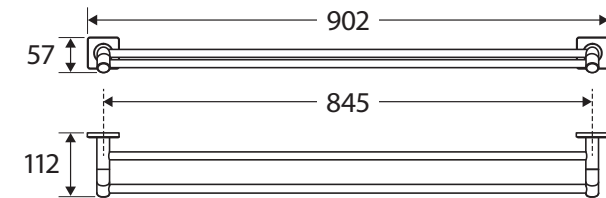

Sansa®

DOUBLE TOWEL RAIL, 900MM

Features

- Soft square cover plates
- Super strong 5-point wall mount
- Adjustable no-spin rail design (cut to length)
- Sloping arm design makes it easier to hang towels
- Fully concealed fixings
- Made from zinc and stainless steel
- Hex key not required for mounting (only used to secure rail)

Please Note: These products may have a visible Fienza or Watermark logo.

(Adjustable – cut to length)

Available in

			
PVD Brushed Nickel 83208BN	Electroplated Chrome 83208	Electroplated Matte White 83208MW	Electroplated Matte Black 83208MB
			
PVD Gun Metal 83208GM	PVD Gun Metal 83208GM	PVD Brushed Copper 83208CO	PVD Urban Brass 83208UB

We aim to ensure that specifications are correct at the time of publication. All measurements are shown in millimetres. Always use measurements of actual product received for final specification as the technical drawing may contain differences. Due to printing limitations, physical colour may vary from the image shown. Fienza reserves the right to make modifications without prior notice.