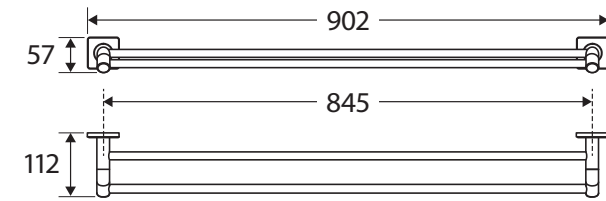

Sansa®

900MM DOUBLE TOWEL RAIL

Features

- Super strong 5-point wall mount
- Adjustable no-spin rail design - rails can be cut to desired length
- Sloping arm design makes it easier to hang towels
- Stainless steel and zinc construction
- Hex key not required for mounting (only used to secure rail)
- Fully concealed fixings
- Upgrade the look with different cover plate styles and finishes
- All products come with matching square cover plates as standard

Please Note: These products may have a visible Fienza or Watermark logo.

(Adjustable – cut to length)

Available in

Chrome
83208

Brushed Nickel
83208BN

Gun Metal
83208GM

Matte Black
83208MB

Urban Brass
83208UB

Mixed finishes available. See our website for details.

Cleaning & Care

- Regularly clean with mild soapy water using a microfibre cloth.
- In highly polluted or coastal locations, we recommend cleaning 2-3 times per week.
- Do not use harsh detergents, bleach, cream cleaners or citrus based cleaners. These substances are abrasive and will damage the surface.
- Do not use undue pressure and wipe in one direction only

While we aim to ensure specifications are correct at the time of publication, Fienza reserves the right to make modifications without prior notice. Physical colour may vary from image shown. All measurements are shown in millimetres. Always use physical product measurements for mark-ups and roughing-in as the technical drawing may differ from actual product received.