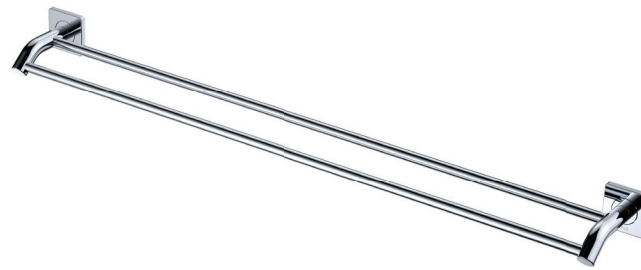

## 900MM DOUBLE TOWEL RAIL

### Features

- Super strong 5-point wall mount
- Adjustable no-spin rail design - rails can be cut to desired length
- Sloping arm design makes it easier to hang towels
- Stainless steel and zinc construction
- Hex key not required for mounting (only used to secure rail)
- Fully concealed fixings
- Upgrade the look with different cover plate styles and finishes
- All products come with matching square cover plates as standard

**Please Note:** These products may have a visible Fienza or Watermark logo.

(Adjustable – cut to length)