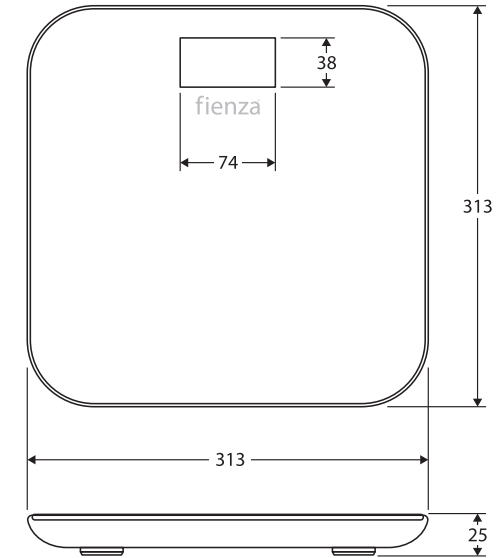

Digital Bathroom Scales

Features

- Smooth glass top
- White body with non-slip feet
- Large LCD display
- 2 x AAA batteries included
- 12 month warranty

Available in

Grey
SCALE

Cleaning & Care

- Regularly clean with mild soapy water using a microfibre cloth.
- In highly polluted or coastal locations, we recommend cleaning 2-3 times per week.
- Do not use harsh detergents, bleach, cream cleaners or citrus based cleaners. These substances are abrasive and will damage the surface.
- Do not use undue pressure and wipe in one direction only

While we aim to ensure specifications are correct at the time of publication, Fienza reserves the right to make modifications without prior notice. Physical colour may vary from image shown. All measurements are shown in millimetres. Always use physical product measurements for mark-ups and roughing-in as the technical drawing may differ from actual product received.