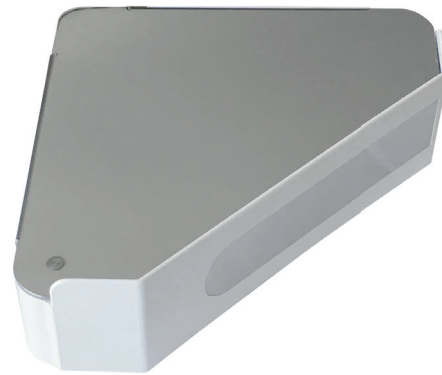

Corner SHOWER SHELF WITH HIDDEN STORAGE

Features

- Hidden storage compartment (hinge on left-hand side)
- Mirror polish on shelf
- Made from PVC and stainless steel
- Mounting screws and anchor plugs included