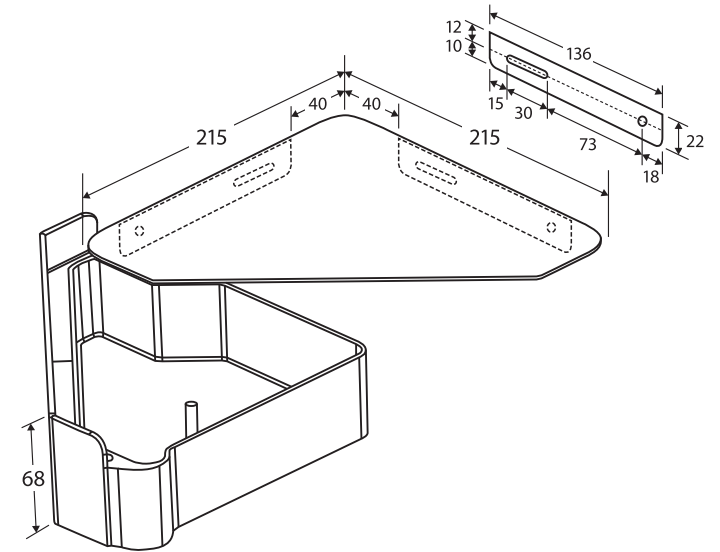

Corner SHOWER SHELF WITH HIDDEN STORAGE

Features

- Hidden storage compartment (hinge on left-hand side)
- Mirror polish on shelf
- Made from PVC and stainless steel
- Mounting screws and anchor plugs included

While we aim to ensure specifications are correct at the time of publication, Fienza reserves the right to make modifications without prior notice. Physical colour may vary from image shown. All measurements are shown in millimetres. Always use physical product measurements for mark-ups and roughing-in as the technical drawing may differ from actual product received.