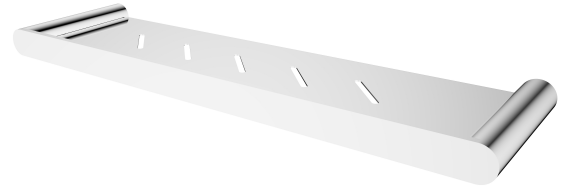

WEST AUSTRALIAN
OWNED & OPERATED

Bathroom Shelf

Chrome
300990CP

Matte Black
300990BK

Brushed Nickel
300990BN

Brushed Gold
300990BG

Gun Metal
300990GM

Dimensions are approximate. Information in this technical overview is representative of the product available at the time of printing. Due to our policy of continuous product development, the design and specifications depicted are subject to change without notice. Please confirm all particulars prior to installation.