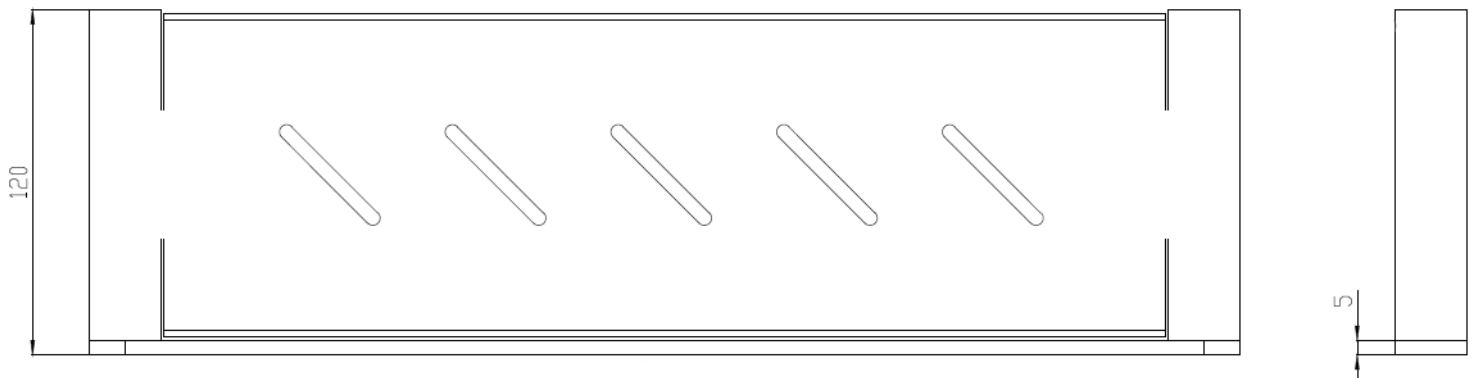

WEST AUSTRALIAN
OWNED & OPERATED

Bathroom Shelf

Chrome
300990CP

Matte Black
300990BK

Brushed Nickel
300990BN

Brushed Gold
300990BG

Gun Metal
300990GM

Dimensions are approximate. Information in this technical overview is representative of the product available at the time of printing. Due to our policy of continuous product development, the design and specifications depicted are subject to change without notice. Please confirm all particulars prior to installation.