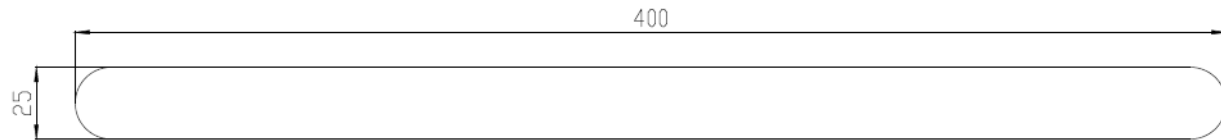

WEST AUSTRALIAN
OWNED & OPERATED

Bathroom Shelf

Chrome
300990CP

Matte Black
300990BK

Brushed Nickel
300990BN

Brushed Gold
300990BG

Gun Metal
300990GM

Dimensions are approximate. Information in this technical overview is representative of the product available at the time of printing. Due to our policy of continuous product development, the design and specifications depicted are subject to change without notice. Please confirm all particulars prior to installation.