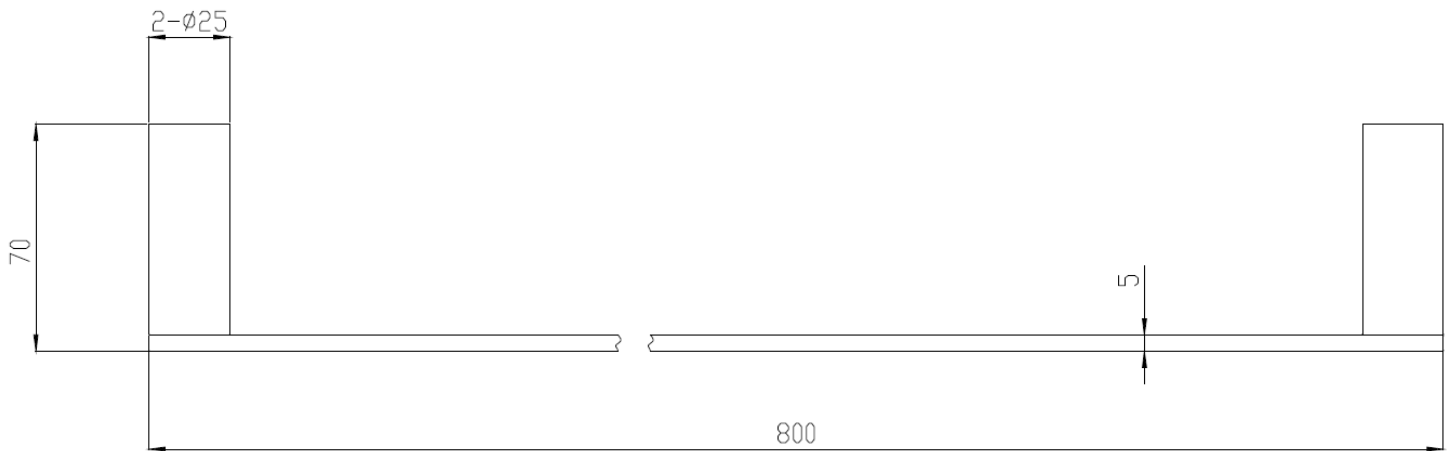

## Single Towel Rail

Chrome  
300940CP

Matte Black  
300940BK

Brushed Nickel  
300940BN

Brushed Gold  
300940BG

Gun Metal  
300940GM

Dimensions are approximate. Information in this technical overview is representative of the product available at the time of printing. Due to our policy of continuous product development, the design and specifications depicted are subject to change without notice. Please confirm all particulars prior to installation.