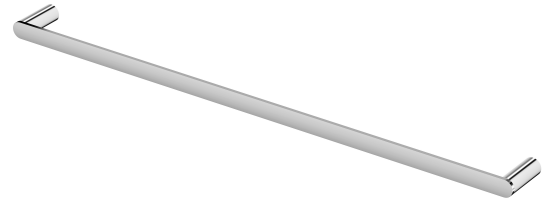

## Single Towel Rail

Chrome  
300940CP

Matte Black  
300940BK

Brushed Nickel  
300940BN

Brushed Gold  
300940BG

Gun Metal  
300940GM

Dimensions are approximate. Information in this technical overview is representative of the product available at the time of printing. Due to our policy of continuous product development, the design and specifications depicted are subject to change without notice. Please confirm all particulars prior to installation.