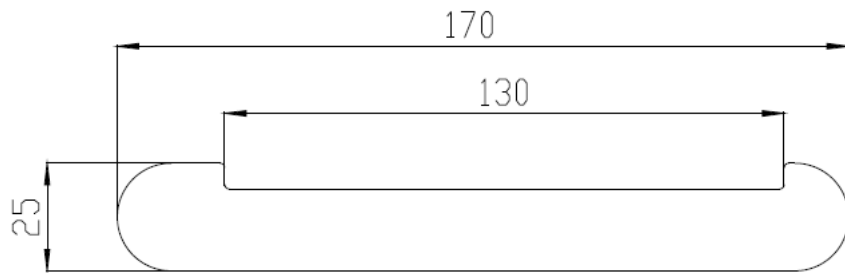

## Toilet Roll Holder

Chrome  
300951CP

Matte Black  
300951BK

Brushed Nickel  
300951BN

Brushed Gold  
300951BG

Gun Metal  
300951GM

Dimensions are approximate. Information in this technical overview is representative of the product available at the time of printing. Due to our policy of continuous product development, the design and specifications depicted are subject to change without notice. Please confirm all particulars prior to installation.