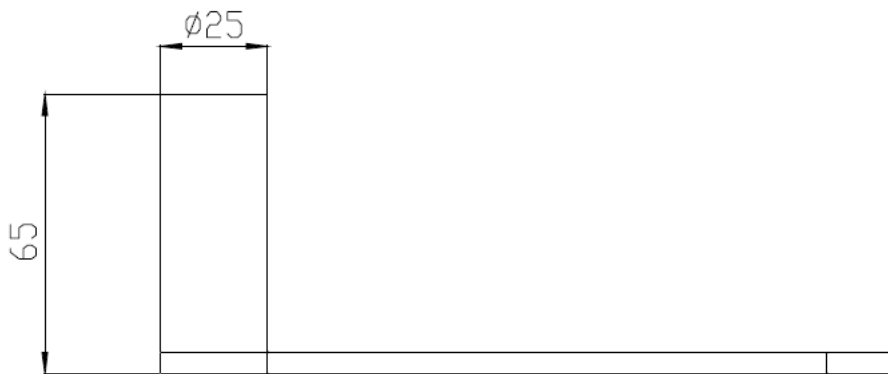

## Toilet Roll Holder

Chrome  
300951CP

Matte Black  
300951BK

Brushed Nickel  
300951BN

Brushed Gold  
300951BG

Gun Metal  
300951GM

Dimensions are approximate. Information in this technical overview is representative of the product available at the time of printing. Due to our policy of continuous product development, the design and specifications depicted are subject to change without notice. Please confirm all particulars prior to installation.