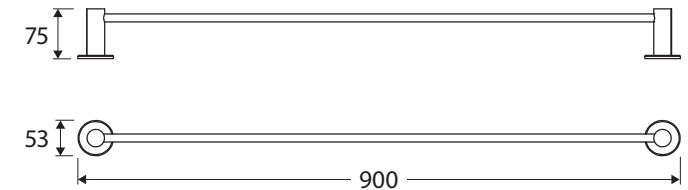

Stella

SINGLE TOWEL RAIL

Features

- Unique no-spin design
- Removable rail can be cut to desired length
- Made from stainless steel
- High-strength mounting brackets
- Supplied in shelf-ready retail blister packaging

Please Note: This product may have a visible Fienza or Watermark logo.

(Adjustable – cut to length)