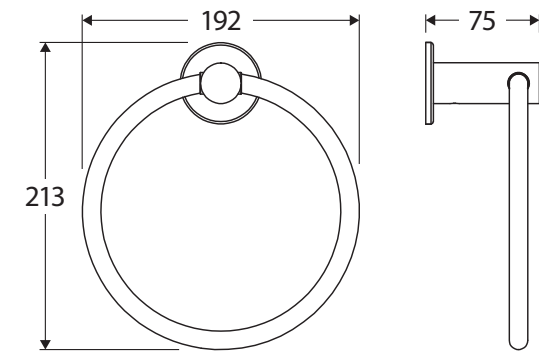

Stella

HAND TOWEL RING

Features

- Made from stainless steel
- High-strength mounting brackets
- Supplied in shelf-ready retail blister packaging

Please Note: This product may have a visible Fienza or Watermark logo.

While we aim to ensure specifications are correct at the time of publication, Fienza reserves the right to make modifications without prior notice. Physical colour may vary from image shown. All measurements are shown in millimetres. Always use physical product measurements for mark-ups and roughing-in as the technical drawing may differ from actual product received.