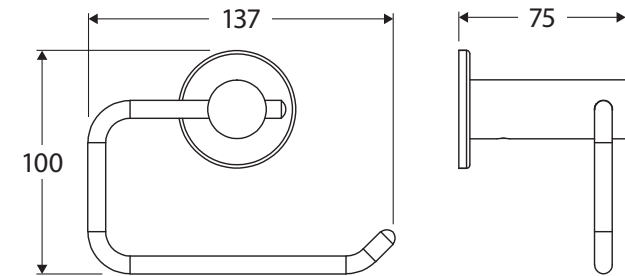

Stella

TOILET ROLL HOLDER

Features

- Made from stainless steel
- High-strength mounting brackets
- Supplied in shelf-ready retail blister packaging

Please Note: This product may have a visible Fienza or Watermark logo.

While we aim to ensure specifications are correct at the time of publication, Fienza reserves the right to make modifications without prior notice. Physical colour may vary from image shown. All measurements are shown in millimetres. Always use physical product measurements for mark-ups and roughing-in as the technical drawing may differ from actual product received.