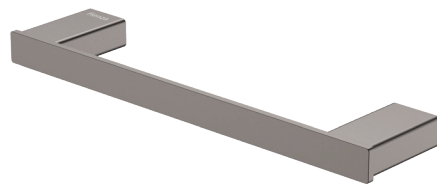

## 300MM SINGLE TOWEL RAIL

### Features

- Streamlined rectangular design
- Fixed length rail (non-removable or adjustable)
- High-strength mounting brackets
- Made from stainless steel

**Please Note:** These products may have a visible Fienza logo.

### Available in

Chrome  
**85105**

PVD Brushed Nickel  
**85105BN**

PVD Gun Metal  
**85105GM**

Matte Black  
**85105MB**

PVD Urban Brass  
**85105UB**