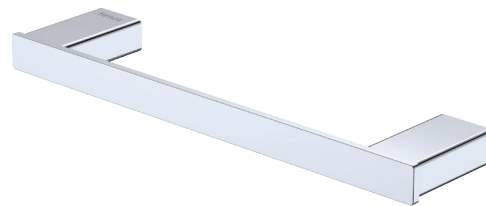

## 300MM SINGLE TOWEL RAIL

### Features

- Streamlined rectangular design
- Fixed length rail (non-removable or adjustable)
- High-strength mounting brackets
- Made from stainless steel

**Please Note:** These products may have a visible Fienza logo.

### Available in

Chrome  
**85105**

PVD Brushed Nickel  
**85105BN**

PVD Gun Metal  
**85105GM**

Matte Black  
**85105MB**

PVD Urban Brass  
**85105UB**