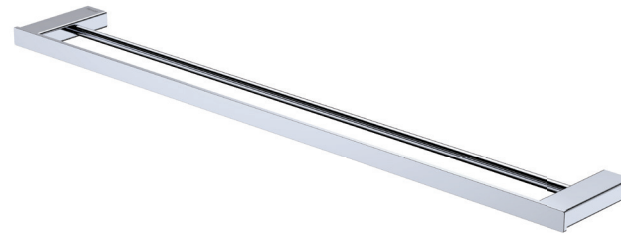

Tono

810MM DOUBLE TOWEL RAIL

Features

- Streamlined rectangular design
- Fixed length rail (not removable or adjustable)
- High-strength mounting brackets
- Made from stainless steel

Please Note: These products may have a visible Fienza logo.