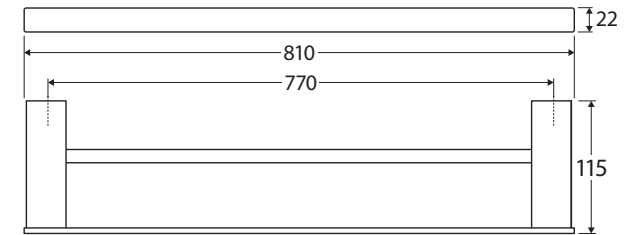

Tono

810MM DOUBLE TOWEL RAIL

Features

- Streamlined rectangular design
- Fixed length rail (not removable or adjustable)
- High-strength mounting brackets
- Made from stainless steel

Please Note: These products may have a visible Fienza logo.

While we aim to ensure specifications are correct at the time of publication, Fienza reserves the right to make modifications without prior notice. Physical colour may vary from image shown. All measurements are shown in millimetres. Always use physical product measurements for mark-ups and roughing-in as the technical drawing may differ from actual product received.