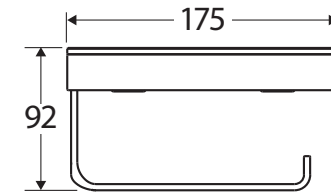

Tono

TOILET ROLL HOLDER WITH GLASS SHELF

Features

- Streamlined rectangular design
- 4 mm tempered glass shelf
- High-strength mounting brackets
- Made from stainless steel

Please Note: These products may have a visible Fienza logo.

We aim to ensure that specifications are correct at the time of publication. All measurements are shown in millimetres. Always use measurements of actual product received for final specification as the technical drawing may contain differences. Due to printing limitations, physical colour may vary from the image shown. Fienza reserves the right to make modifications without prior notice.