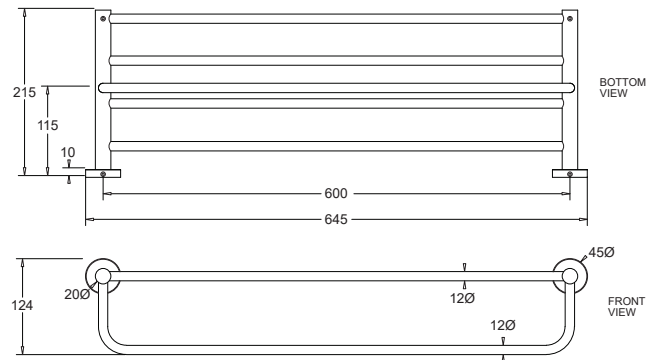

TOWEL RACK

PRODUCT CODE:

JACV114CH	CHROME
JACV114EMB	MATTE BLACK
JACV114EGM	GUNMETAL