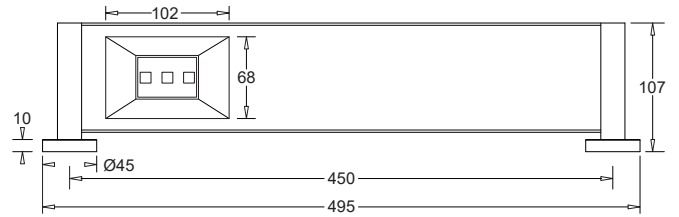

METAL SHELF(450mm)

PRODUCT CODE:

JACV116CH	CHROME
JACV116EMB	MATTE BLACK
JACV116EGM	GUNMETAL
JACV116PBB	BRUSHED BRASS
JACV116PBN	BRUSHED NICKEL