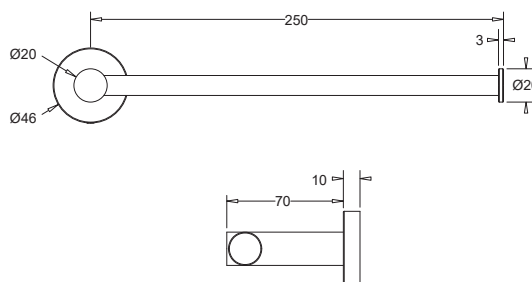

TOWEL HOLDER

PRODUCT CODE:

JACV112CH	CHROME
JACV112EMB	MATTE BLACK
JACV112EGM	GUNMETAL
JACV112PBB	BRUSHED BRASS
JACV112PBN	BRUSHED NICKEL