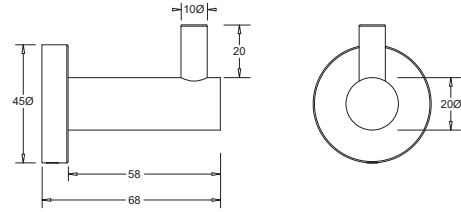

PRODUCT CODE:

JACV222CH	CHROME
JACV222EMB	MATTE BLACK
JACV222EGM	GUNMETAL
JACV222PBB	BRUSHED BRASS
JACV222PBN	BRUSHED NICKEL