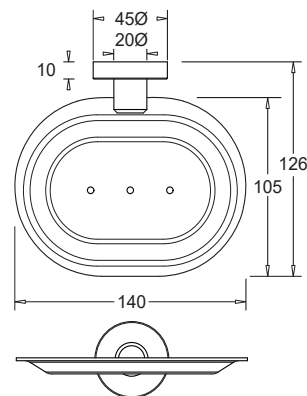

TECHNICAL DATA SHEET

SUPERSEDES ALL PREVIOUS ISSUES

All dimensions are in millimetres and are subject to normal manufacturing variation.
As product development is ongoing BPA reserves the right to vary specifications without notice.
Bathroom Products Australia Pty Ltd ABN 87 079 297 617