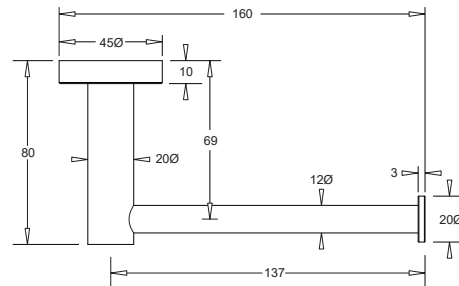

TOILET ROLL HOLDER

PRODUCT CODE:

JACV111CH	CHROME
JACV111EMB	MATTE BLACK
JACV111EGM	GUNMETAL
JACV111PBB	BRUSHED BRASS
JACV111PBN	BRUSHED NICKEL