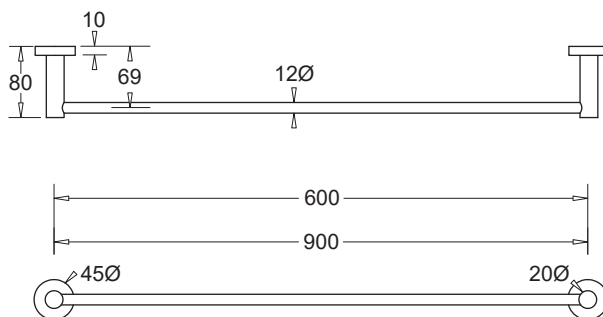

TOWEL HOLDER

PRODUCT CODE:

JACV112CH	CHROME
JACV112EMB	MATTE BLACK
JACV112EGM	GUNMETAL
JACV112PBB	BRUSHED BRASS
JACV112PBN	BRUSHED NICKEL

TOWEL RAIL - SINGLE

PRODUCT CODE 600mm:

JACV600CH	CHROME
JACV600EMB	MATTE BLACK
JACV600EGM	GUNMETAL
JACV600PBB	BRUSHED BRASS
JACV600PBN	BRUSHED NICKEL

PRODUCT CODE 900mm:

JACV900CH	CHROME
JACV900EMB	MATTE BLACK
JACV900EGM	GUNMETAL
JACV900PBB	BRUSHED BRASS
JACV900PBN	BRUSHED NICKEL

TOWEL RAIL - DOUBLE

PRODUCT CODE 600mm:

JACV601CH	CHROME
JACV601EMB	MATTE BLACK
JACV601EGM	GUNMETAL
JACV601PBB	BRUSHED BRASS
JACV601PBN	BRUSHED NICKEL