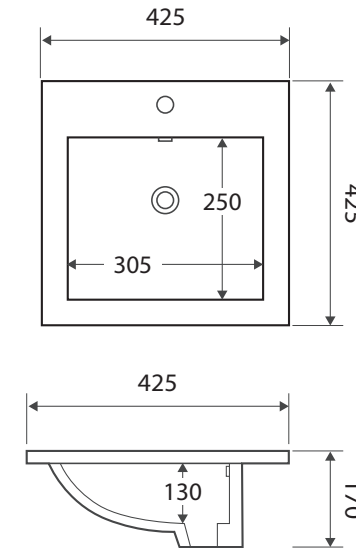

## FULLY-INSET BASIN

### Features

- Gloss white finish
- Fully vitreous china
- Requires 32 mm waste with overflow (not included)
- Capacity: 6 litres

**Please note:** Due to the nature of ceramic as a material, small variations in size and shape do occur. Ensure that the measurements of the purchased basin are checked physically BEFORE cutting any counter-top. Specification drawings are a guide only. Fienza will not be held liable for any errors made by external parties when cutting counter-tops.

### Available in

1 Tap Hole  
**TR4583**

3 Tap Holes  
**TR4583-3**

While we aim to ensure specifications are correct at the time of publication, Fienza reserves the right to make modifications without prior notice. Physical colour may vary from image shown. All measurements are shown in millimetres. For ceramic products, please allow +/- 10 mm tolerance for manufacturing variance. Always use physical product measurements for mark-ups and roughing-in as the technical drawing may differ from actual product received.