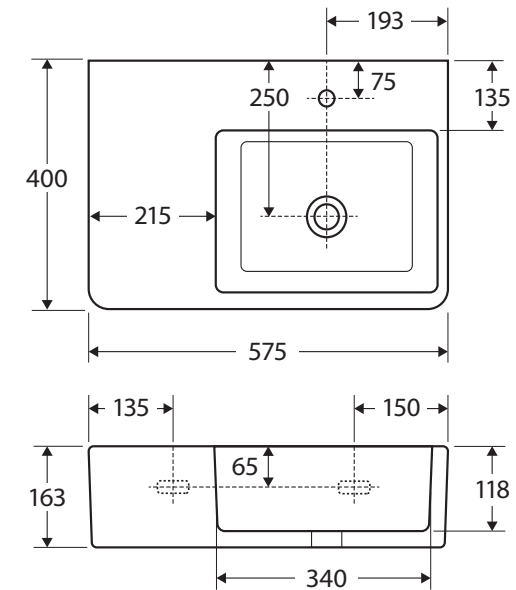

## RIGHT-HAND WALL-HUNG BASIN

### Features

- Can be installed for AS1428.1 Accessible compliance
- Ideal for small bathrooms or powder rooms
- Fully vitreous china
- One tap hole, with overflow
- Requires 32 mm waste with overflow (not included)
- Wall mounting bolts included
- Capacity: 5.3 litres; weight: 22kg

While we aim to ensure specifications are correct at the time of publication, Fienza reserves the right to make modifications without prior notice. Physical colour may vary from image shown. All measurements are shown in millimetres. For ceramic products, please allow +/- 10 mm tolerance for manufacturing variance. Always use physical product measurements for mark-ups and roughing-in as the technical drawing may differ from actual product received.