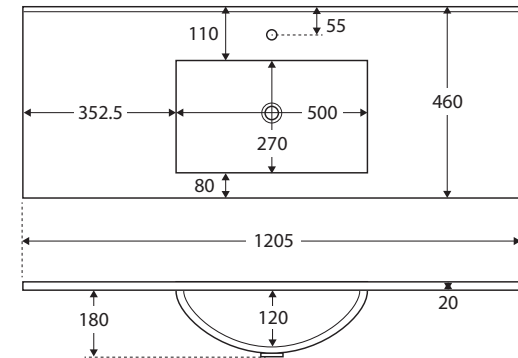

Dolce Matte Black

CERAMIC
BASIN-TOP
1200MM

Features

- Rectangular bowl design
- 20 mm thick vitreous china
- Matte black finish
- 3 mm tile lip
- 12 o'clock tap hole as standard (3 tap holes also available)
- Integrated overflow
- Matte black overflow ring included
- Requires 32 mm overflow waste (available separately)

Available in

1 tap hole
TCLB120

3 tap hole
TCLB120-3

Cleaning & Care

- Wipe with a clean, soft cloth and mild soapy water or non-abrasive bathroom cleaner. Test in an inconspicuous area before cleaning the whole top.
- Avoid placing hot objects, such as hair straighteners, on any surface as these will cause discolouration and marking.
- Spills of hair dye, after-shave lotion, nail polish and remover, aerosol spray and other harsh chemicals should be removed immediately to prevent damage and discolouration. Clean immediately with mild soapy water using a clean, soft cloth.

While we aim to ensure specifications are correct at the time of publication, Fienza reserves the right to make modifications without prior notice. Physical colour may vary from image shown. All measurements are shown in millimetres. For ceramic products, please allow +/- 10 mm tolerance for manufacturing variance. Always use physical product measurements for mark-ups and roughing-in as the technical drawing may differ from actual product received.