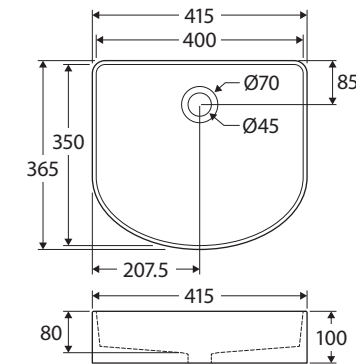

Eleanor Arch

ABOVE COUNTER BASIN

Features

- Fluted design
- Gloss white finish
- Fully vitreous china
- No tap hole or overflow
- Requires 32 mm waste without overflow (not included)
- Capacity: 7 litres

While we aim to ensure specifications are correct at the time of publication, Fienza reserves the right to make modifications without prior notice. Physical colour may vary from image shown. All measurements are shown in millimetres. For ceramic products, please allow +/- 10 mm tolerance for manufacturing variance. Always use physical product measurements for mark-ups and roughing-in as the technical drawing may differ from actual product received.