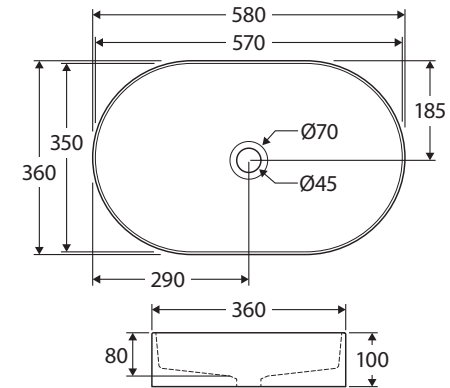

Eleanor Oval

ABOVE COUNTER FLUTED BASIN

Features

- Fluted design
- Vitreous china
- No tap hole or overflow
- Requires 32 mm waste without overflow (not included)
- Capacity: 10 litres

Available in

Gloss White
RB464

While we aim to ensure specifications are correct at the time of publication, Fienza reserves the right to make modifications without prior notice. Physical colour may vary from image shown. All measurements are shown in millimetres. For ceramic products, please allow +/- 10 mm tolerance for manufacturing variance. Always use physical product measurements for mark-ups and roughing-in as the technical drawing may differ from actual product received.