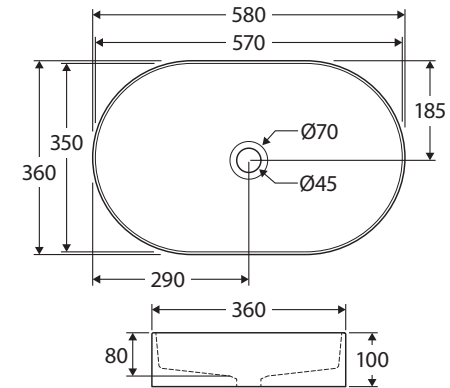

Eleanor Oval

ABOVE COUNTER BASIN

Features

- Fluted design
- Gloss white finish
- Fully vitreous china
- No tap hole or overflow
- Requires 32 mm waste without overflow (not included)
- Capacity: 10 litres

While we aim to ensure specifications are correct at the time of publication, Fienza reserves the right to make modifications without prior notice. Physical colour may vary from image shown. All measurements are shown in millimetres. For ceramic products, please allow +/- 10 mm tolerance for manufacturing variance. Always use physical product measurements for mark-ups and roughing-in as the technical drawing may differ from actual product received.