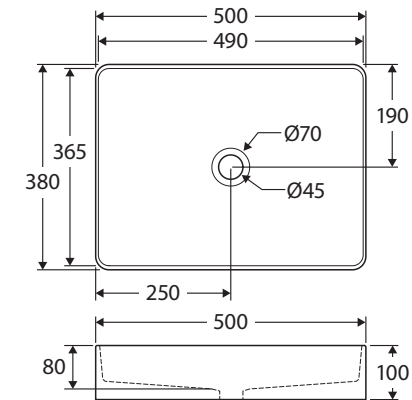

Eleanor

Rectangular

ABOVE COUNTER

BASIN

Features

- Fluted design
- Gloss white finish
- Fully vitreous china
- No tap hole or overflow
- Requires 32 mm waste without overflow (not included)
- Capacity: 10.5 litres

While we aim to ensure specifications are correct at the time of publication, Fienza reserves the right to make modifications without prior notice. Physical colour may vary from image shown. All measurements are shown in millimetres. For ceramic products, please allow +/- 10 mm tolerance for manufacturing variance. Always use physical product measurements for mark-ups and roughing-in as the technical drawing may differ from actual product received.