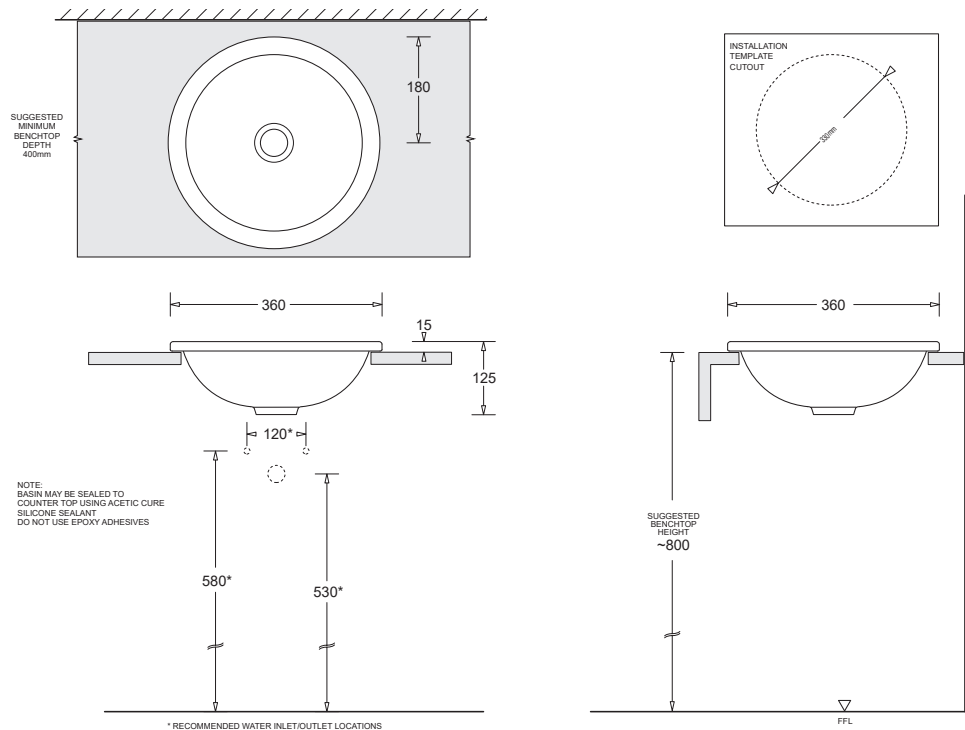

ROUND VANITY BASIN 360mm diam.

CODE: JBSE136.PW6

FEATURES

- Contemporary vitreous china vanity basin
- Compact space-saving style
- 32mm plug and waste
- 4.4L bowl capacity

COMPONENTS

Emilia round vanity basin	JBSE136
32mm Pop-up waste	PW6

WARRANTY

Vitreous china 25 years replacement
-refer to T&Cs at www.johnsonsuiss.com.au

PRODUCT DIMENSIONS

TECHNICAL DATA SHEET

SUPERSEDES ALL PREVIOUS ISSUES

All dimensions are in millimetres and are subject to normal manufacturing variation.
As product development is ongoing BPA reserves the right to vary specifications without notice.
Bathroom Products Australia Pty Ltd ABN 87 079 297 617
1023