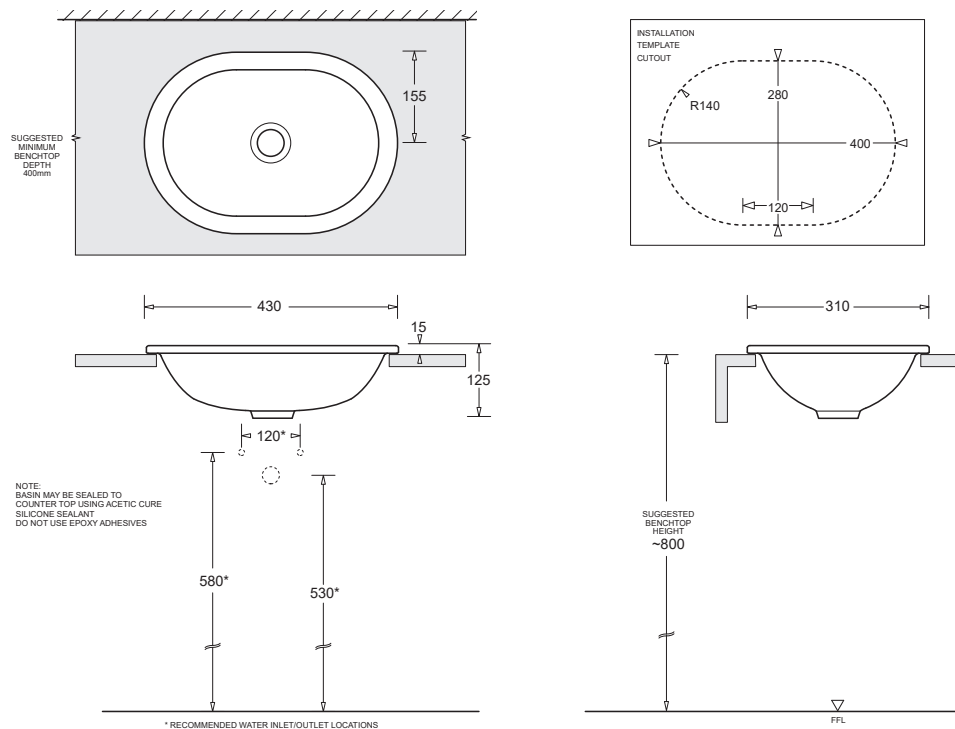

OVAL VANITY BASIN 430 x 310mm

CODE: JBSE143.PW6

FEATURES

- Contemporary vitreous china vanity basin
- Compact, oval space-saving style
- 32mm plug and waste
- 5.0L bowl capacity

COMPONENTS

Emilia oval vanity basin	JBSE143
32mm Pop-up waste	PW2

WARRANTY

Vitreous china 25 years replacement
-refer to T&Cs at www.johnsonsuiss.com.au

PRODUCT DIMENSIONS

TECHNICAL DATA SHEET

SUPERSEDES ALL PREVIOUS ISSUES

All dimensions are in millimetres and are subject to normal manufacturing variation.
As product development is ongoing BPA reserves the right to vary specifications without notice.
Bathroom Products Australia Pty Ltd ABN 87 079 297 617
1023