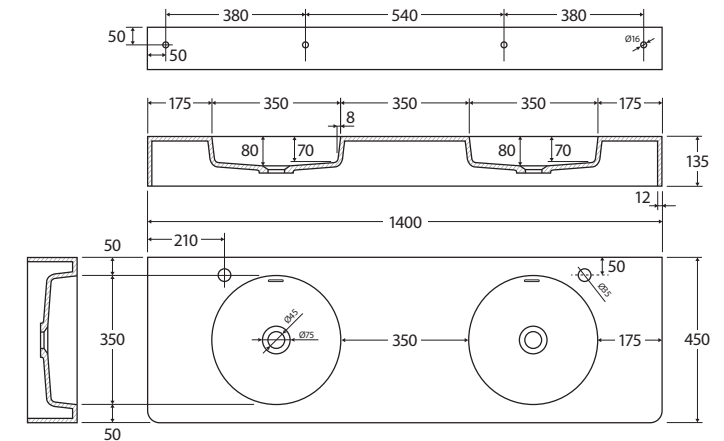

Encanto 1400

WALL-HUNG
SOLID SURFACE
BASIN, DOUBLE
BOWL

Features

- Cast stone solid surface matte white finish
- Available with or without overflow depending on model
- Requires 40mm waste (with or without overflow depending on model chosen; not included)
- Requires bottle trap (not included)
- Wall mounting bolts included

Available in

2 Tap Holes
With Overflow
CSB11-140

No Tap Hole
With Overflow
CSB11-140-0

2 Tap Holes
Without Overflow
CSB11-140NO

No Tap Hole
Without Overflow
CSB11-140NO-0

Cleaning & Care

- Wipe with a clean, soft cloth and mild soapy water or non-abrasive bathroom cleaner. Test in an inconspicuous area before cleaning the whole basin.
- Avoid placing hot objects, such as hair straighteners, on any surface as these will cause discolouration and marking.
- Spills of hair dye, after-shave lotion, nail polish and remover, aerosol spray and other harsh chemicals should be removed immediately to prevent damage and discolouration. Clean immediately with mild soapy water using a clean, soft cloth.
- Please find more information in the Care Guide for this product online at [fienza.com.au](https://www.fienza.com.au)

While we aim to ensure specifications are correct at the time of publication, Fienza reserves the right to make modifications without prior notice. Physical colour may vary from image shown. All measurements are shown in millimetres. For ceramic products, please allow +/- 10 mm tolerance for manufacturing variance. Always use physical product measurements for mark-ups and roughing-in as the technical drawing may differ from actual product received.