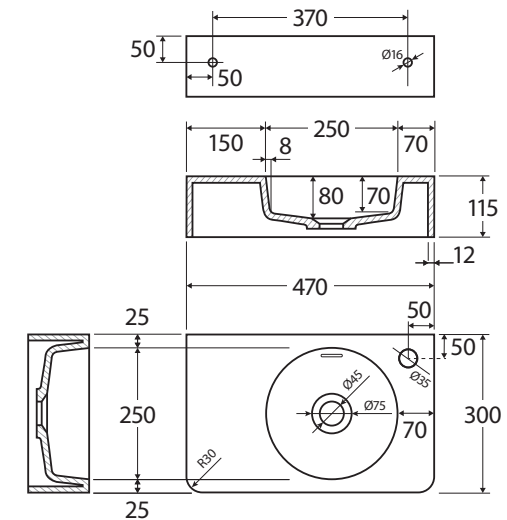

Encanto 470

WALL-HUNG SOLID SURFACE BASIN

Features

- Cast stone solid surface matte white finish
- Available with or without overflow depending on model
- Requires 40mm waste (with or without overflow depending on model chosen; not included)
- Requires bottle trap (not included)
- Wall mounting bolts included

Available in

1 Tap Hole
With Overflow
CSB11-47

No Tap Hole
With Overflow
CSB11-47-0

1 Tap Hole
Without Overflow
CSB11-47NO

No Tap Hole
Without Overflow
CSB11-47NO-0

Cleaning & Care

- Wipe with a clean, soft cloth and mild soapy water or non-abrasive bathroom cleaner. Test in an inconspicuous area before cleaning the whole basin.
- Avoid placing hot objects, such as hair straighteners, on any surface as these will cause discolouration and marking.
- Spills of hair dye, after-shave lotion, nail polish and remover, aerosol spray and other harsh chemicals should be removed immediately to prevent damage and discolouration. Clean immediately with mild soapy water using a clean, soft cloth.
- Please find more information in the Care Guide for this product online at [fienza.com.au](https://www.fienza.com.au)

While we aim to ensure specifications are correct at the time of publication, Fienza reserves the right to make modifications without prior notice. Physical colour may vary from image shown. All measurements are shown in millimetres. For ceramic products, please allow +/- 10 mm tolerance for manufacturing variance. Always use physical product measurements for mark-ups and roughing-in as the technical drawing may differ from actual product received.