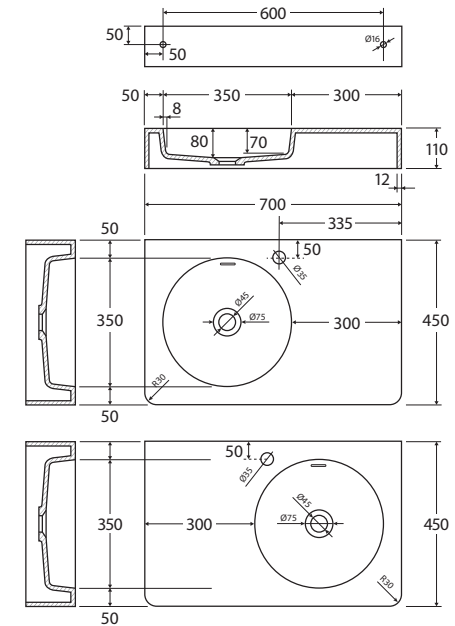

### Features

- Cast stone solid surface matte white finish
- Available with or without overflow depending on model
- Requires 40mm waste (with or without overflow depending on model chosen; not included)
- Requires bottle trap (not included)
- Wall mounting bolts included

While we aim to ensure specifications are correct at the time of publication, Fienza reserves the right to make modifications without prior notice. Physical colour may vary from image shown. All measurements are shown in millimetres. For ceramic products, please allow +/- 10 mm tolerance for manufacturing variance. Always use physical product measurements for mark-ups and roughing-in as the technical drawing may differ from actual product received.