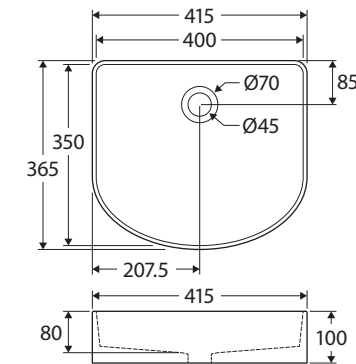

Forma

ABOVE COUNTER BASIN

Features

- Gloss white finish
- Fully vitreous china
- No tap hole or overflow
- Requires 32 mm waste without overflow (not included)
- Capacity: 7 litres

Available in

Gloss White
RB480

While we aim to ensure specifications are correct at the time of publication, Fienza reserves the right to make modifications without prior notice. Physical colour may vary from image shown. All measurements are shown in millimetres. For ceramic products, please allow +/- 10 mm tolerance for manufacturing variance. Always use physical product measurements for mark-ups and roughing-in as the technical drawing may differ from actual product received.